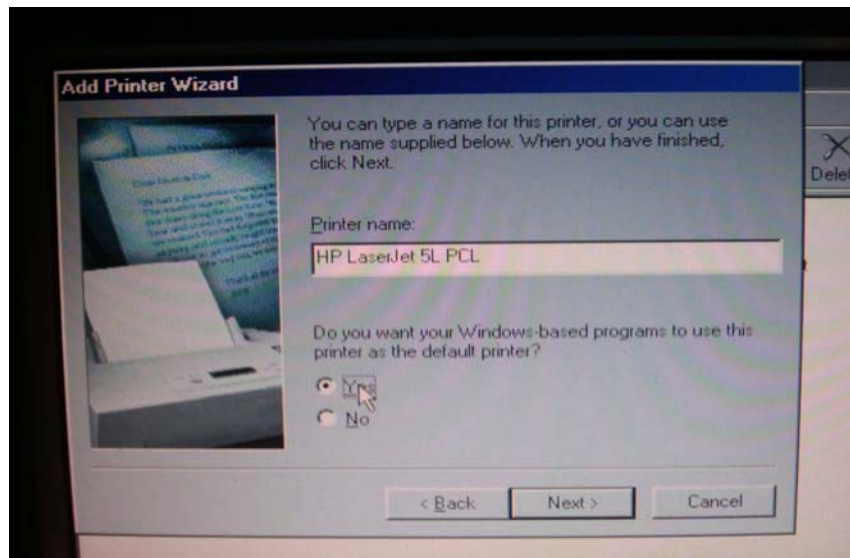

Click on the option “**Yes**” to set the new HP LaserJet as default printer and click “**Next**”