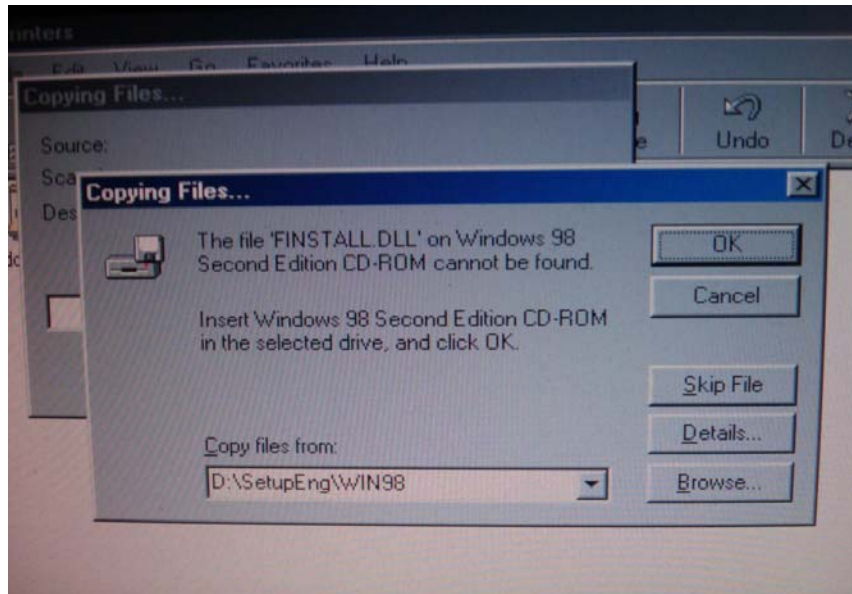

Select “**drive D**” from drives select drop down box

Goto folder “**SetupEng**”

Under “SetupEng” choose “win98” folder which contains “driver11.cab” then click “OK”

Now you can view the directory “D:\SetupEng\WIN98” as new destination and click “OK”.