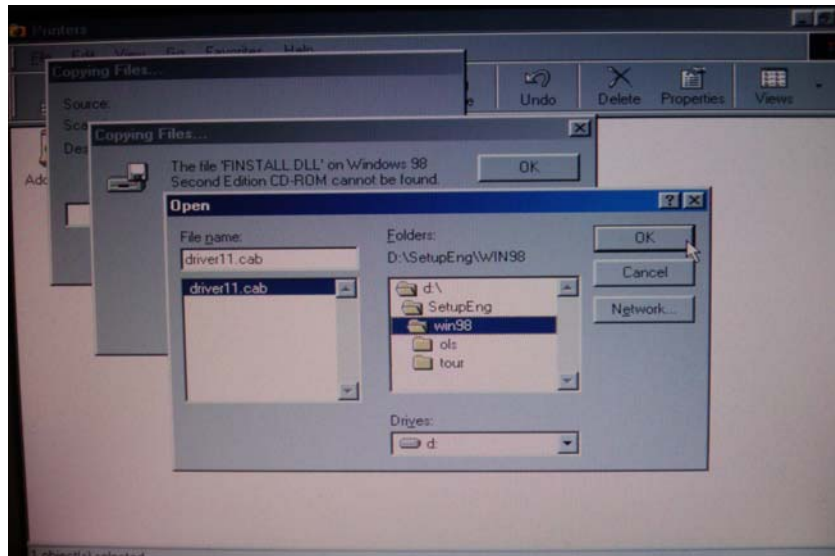

Select “**drive D**” from drives select drop down box

Goto folder “**SetupEng**”

Under “SetupEng” choose “win98” folder which contains “driver11.cab” then click “OK”

Now you can view the directory “D:\SetupEng\WIN98” as new destination and click “OK”.