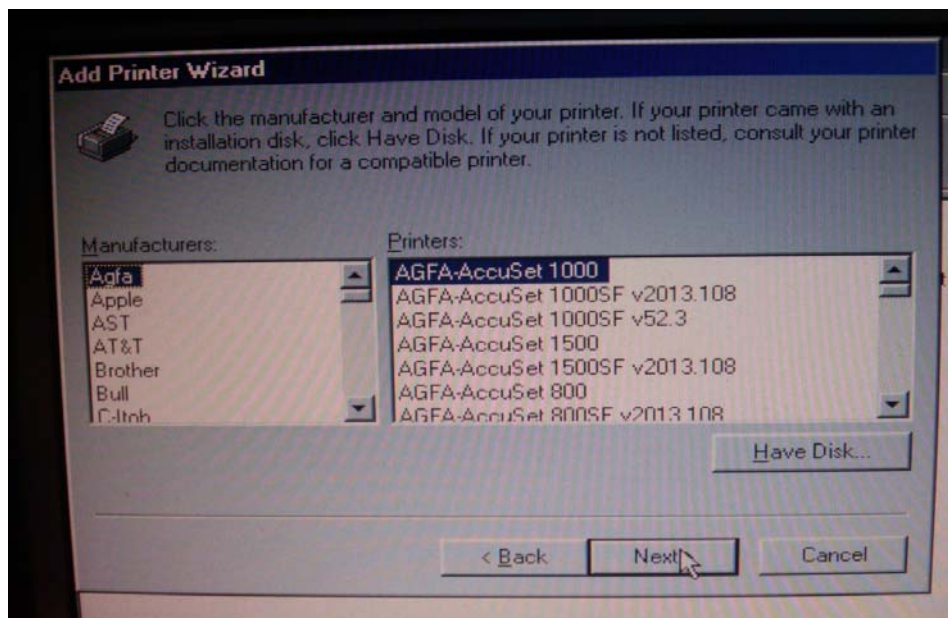

From the drop down menu select **Setup** -> “**Add Printer**”

On the new window double click on “Add Printer” icon

Click on “Next”

Select local printer option then click “Next”

In the “add printer wizard”, Select “HP” under “Manufacturers” drop down box.