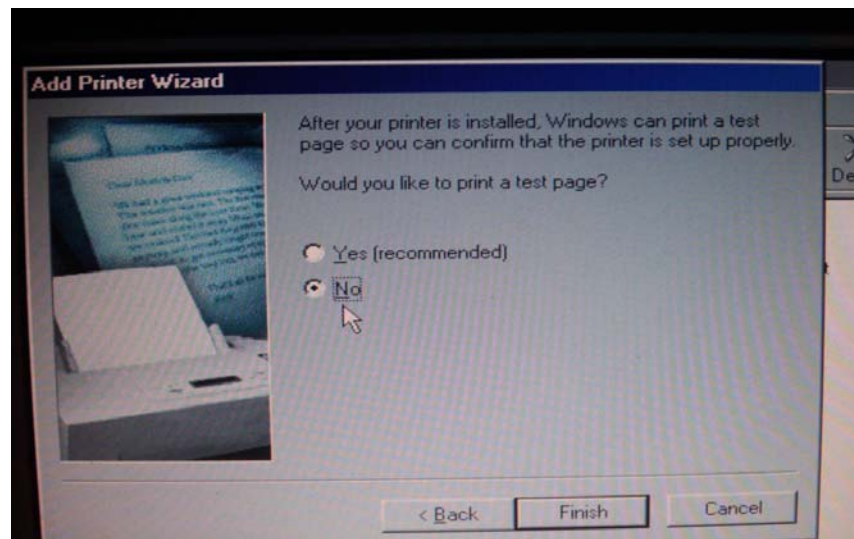

Click on the option “**No**” for disabling test page print and click on “**Finish**”