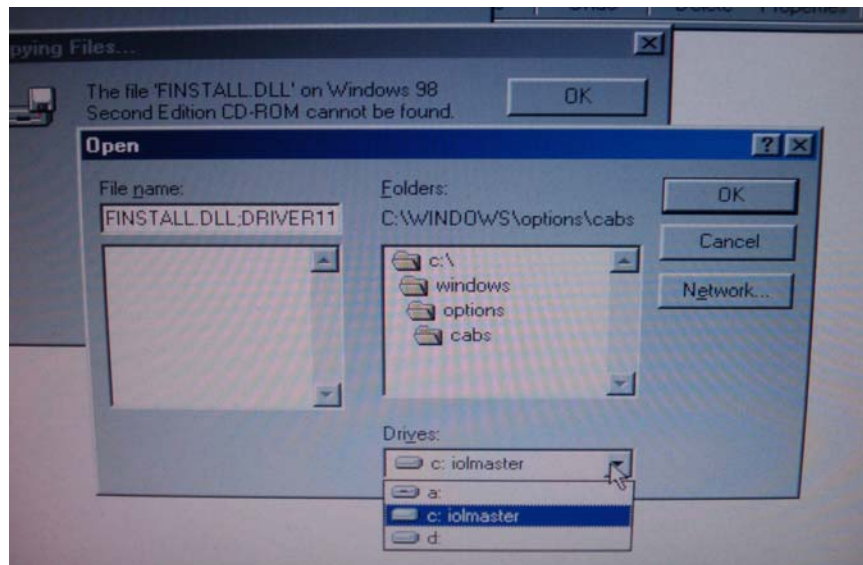

Select “**drive D**” from drives select drop down box