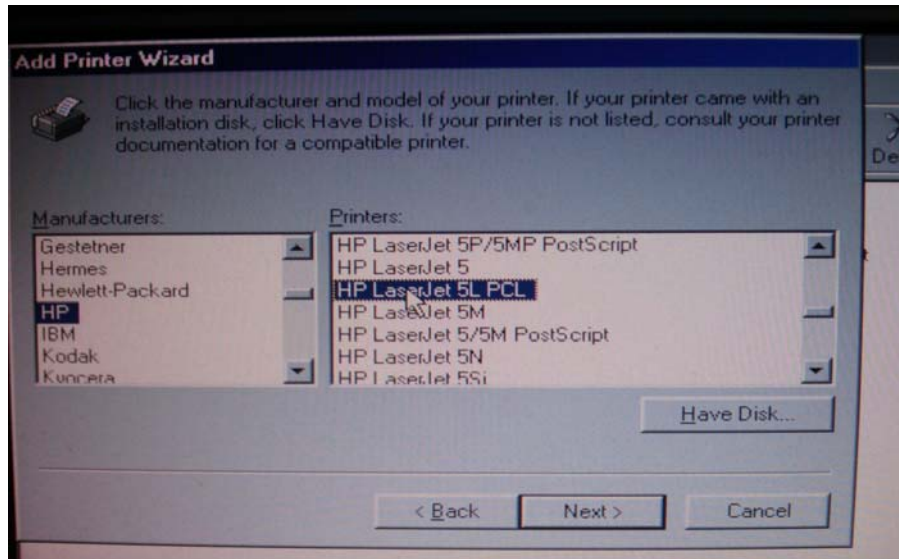

From “Printers” drop down box, select “HP LaserJet 5L PCL” and click on “Next”