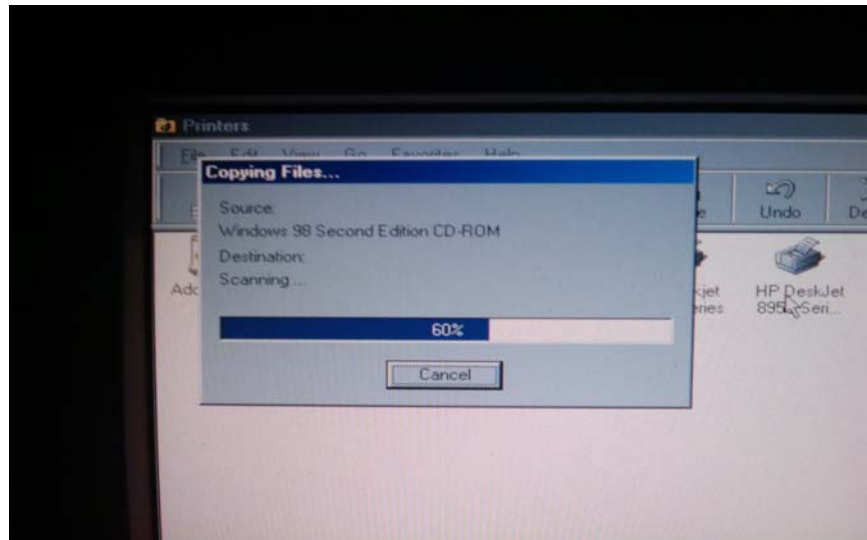

Starts copying the files from D drive to C drive.