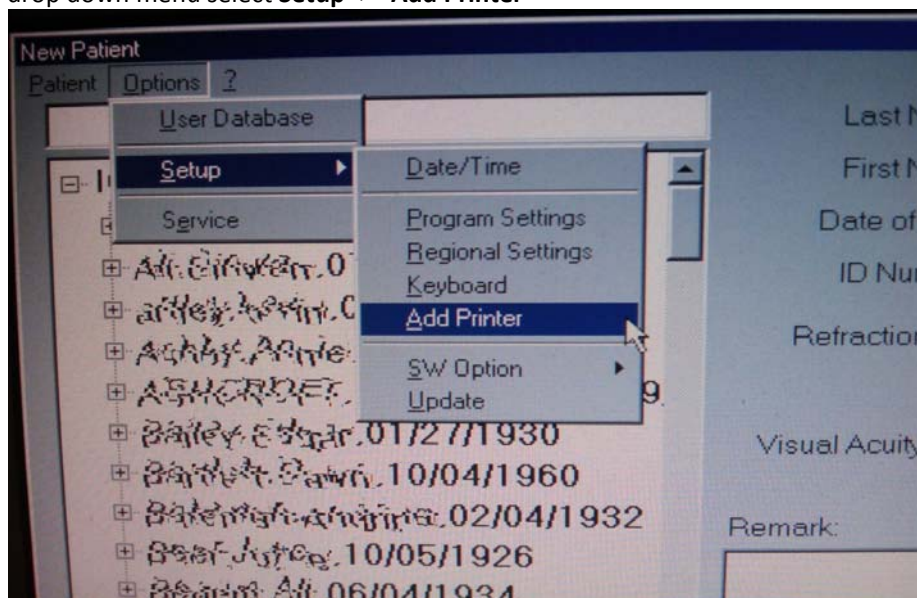

From the drop down menu select **Setup** -> “**Add Printer**”