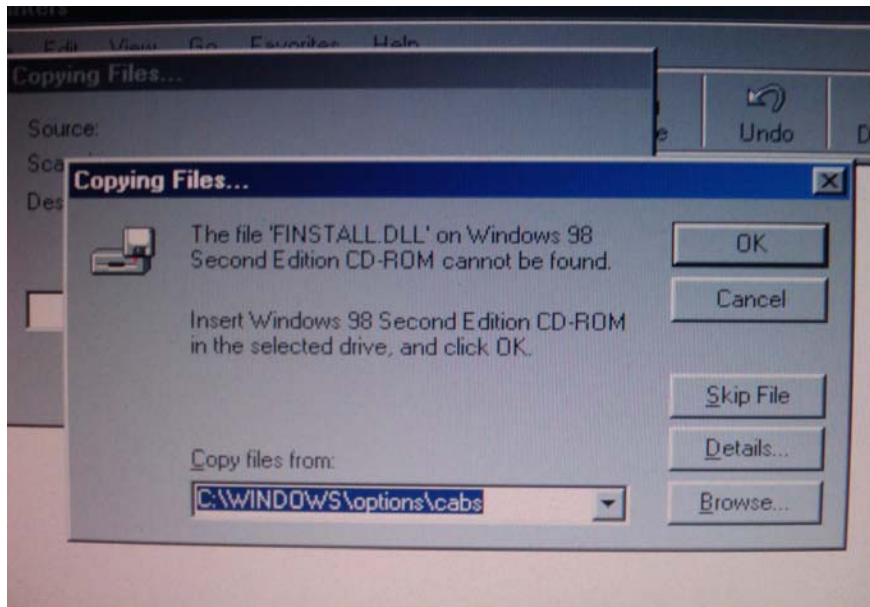

Using **“Browse”** button select files from folder **“C:\WINDOWS\options\cabs”**