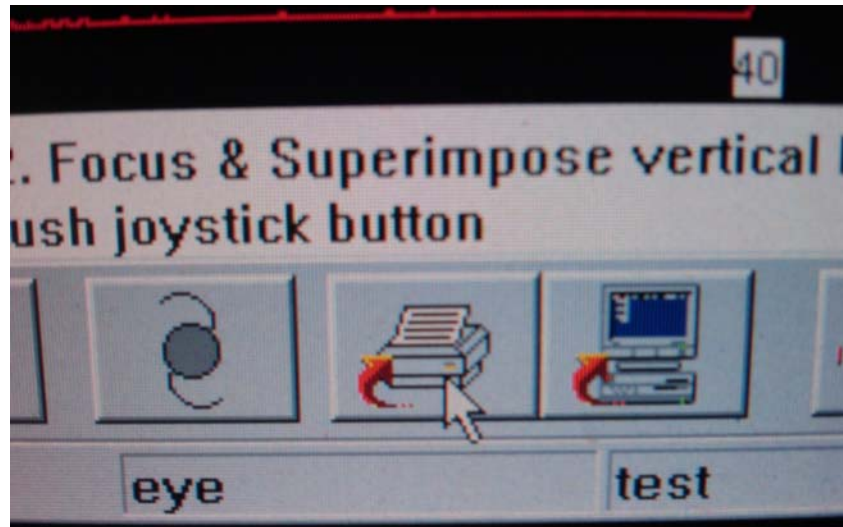

If the Print2USB box is connected, **GREEN** and **ORANGE** LED's will glow. You can choose the print option for IOL report.

Notes: This driver supports only monochrome print.