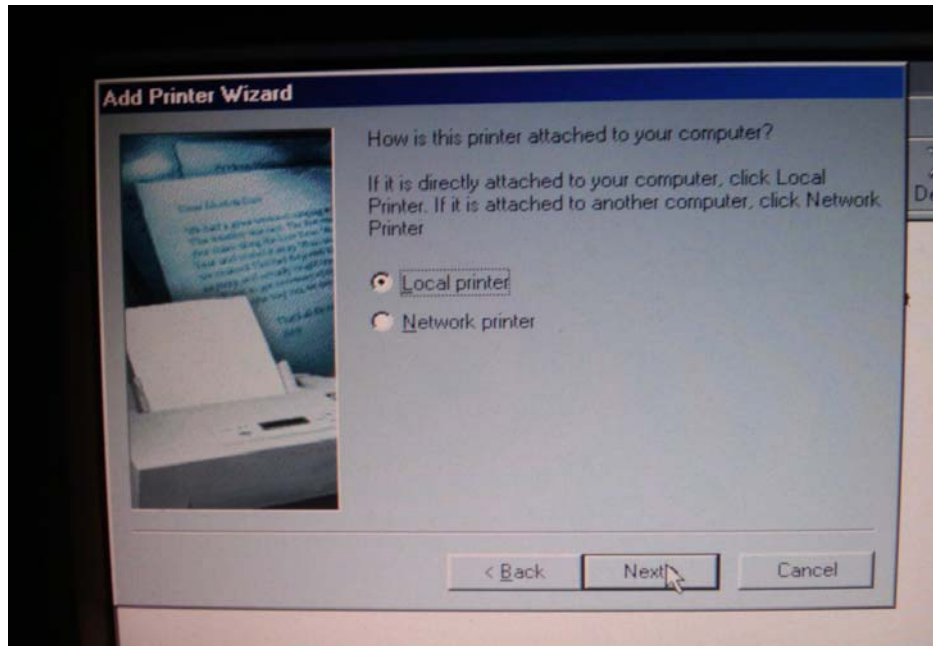

From the drop down menu select **Setup** -> “**Add Printer**”

On the new window double click on “Add Printer” icon

Click on “Next”

Select local printer option then click “Next”

In the “add printer wizard”, Select “HP” under “Manufacturers” drop down box.