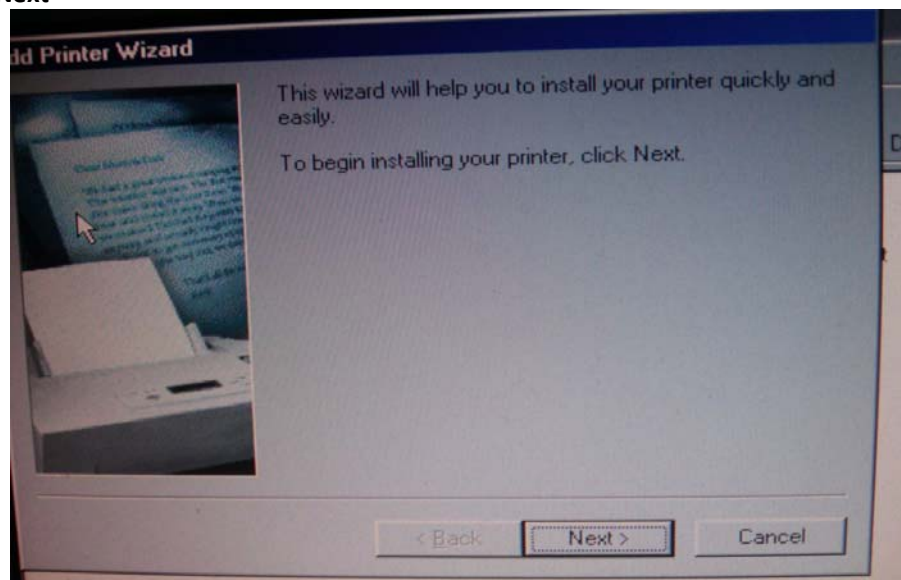

Click on “Next”