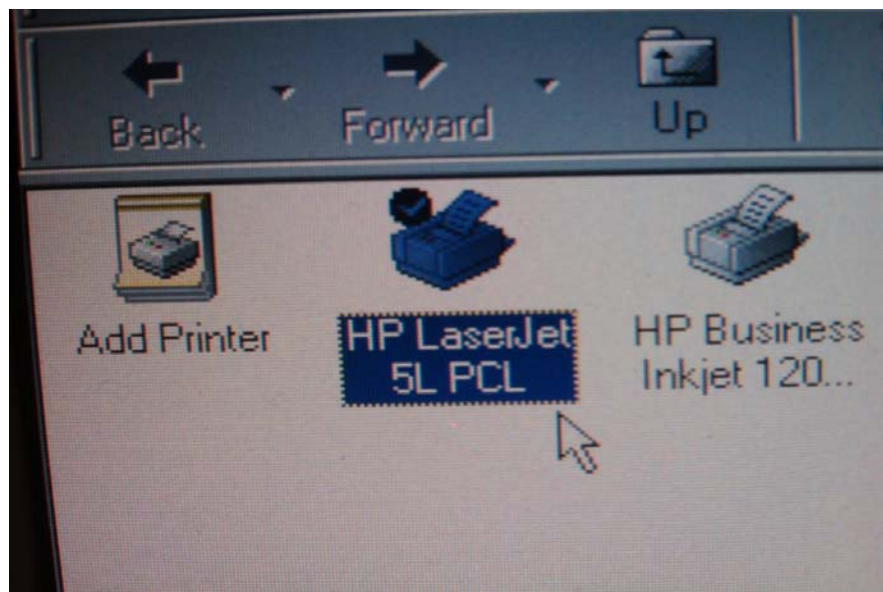

After installation of the new printer driver, you can see new printer icon as “**HP LaserJet 5L PCL**” as default printer.