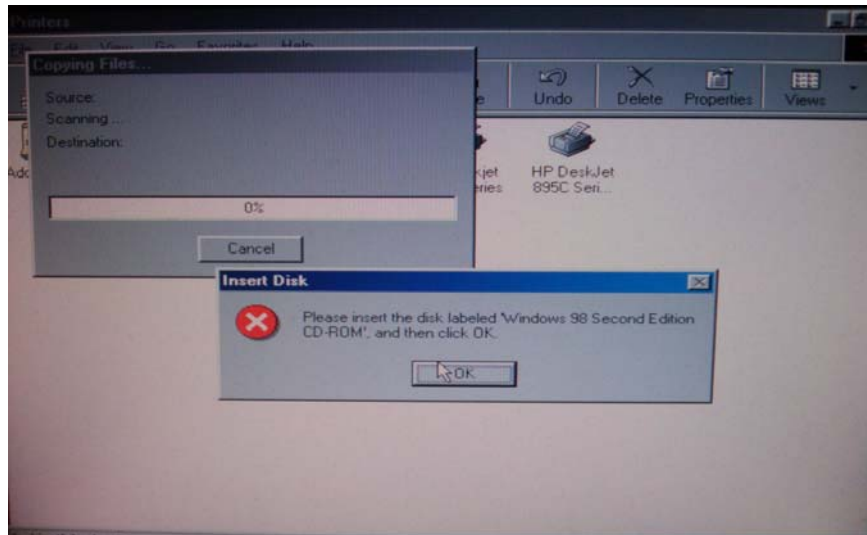

The next screen will be prompted for Windows 98 CD. Please click on **“OK”**