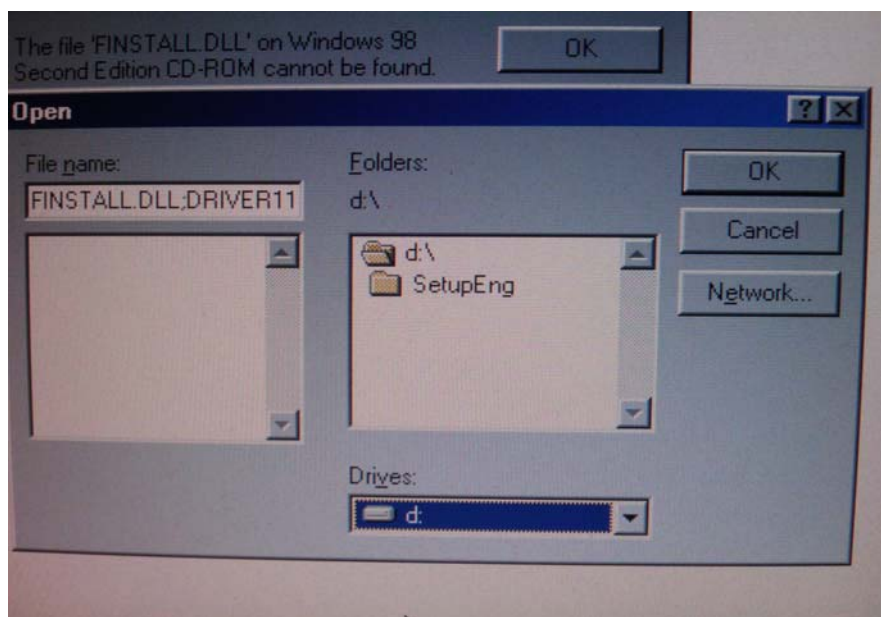

Goto folder “**SetupEng**”