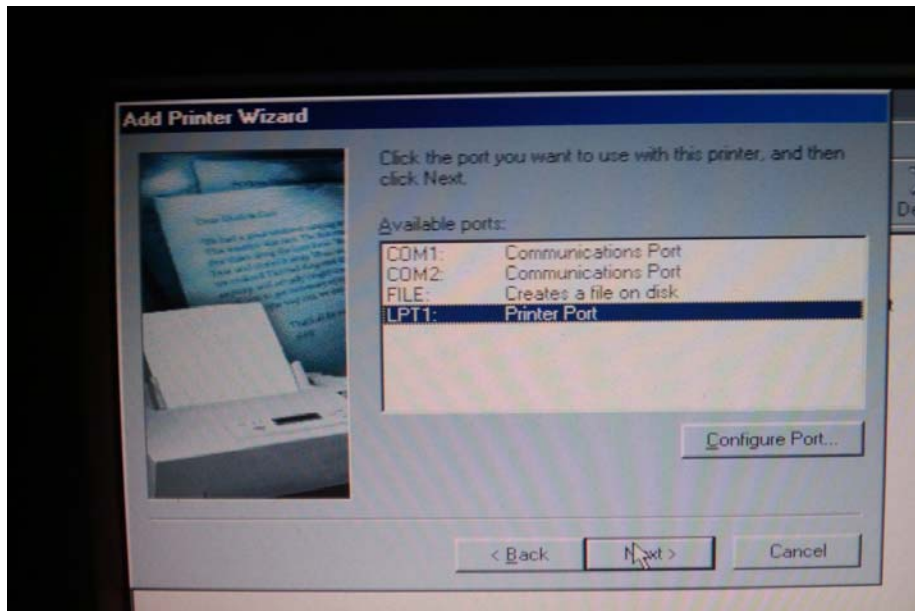

Select “LPT1: Printer Port” and click on “Next”